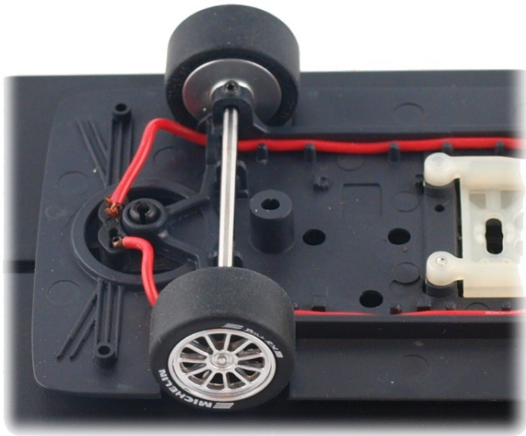

**New Chassis cod. CS33t-60b for Slot.it
standard pick-up (clip or screw)
example CH66, CH85b + new chip holes**

Audi R8 LMP

#3 - 24h Le Mans 2001

J. Herbert, D. Theys, R. Kelleners

Prototype

Audi R8LMP – 24h Le Mans 2001
J. Herbert, D.Theys, R. Kelleners

CA33d
147mm 32mm 87.5mm 63mm 71g

1:32

	Inline	Sidewinder	Inline Boxer	Anglewinder	4WD System	Setup	ND Magnet	Race Magnet	Suspension	Light	Digital	
Motor mount												
STANDARD	○	X	○	○	X	●	●	○	○	○	○	● Standard
OFFSET	○	X	○	● 1.0mm	X							○ Compatible
												X Not compatible